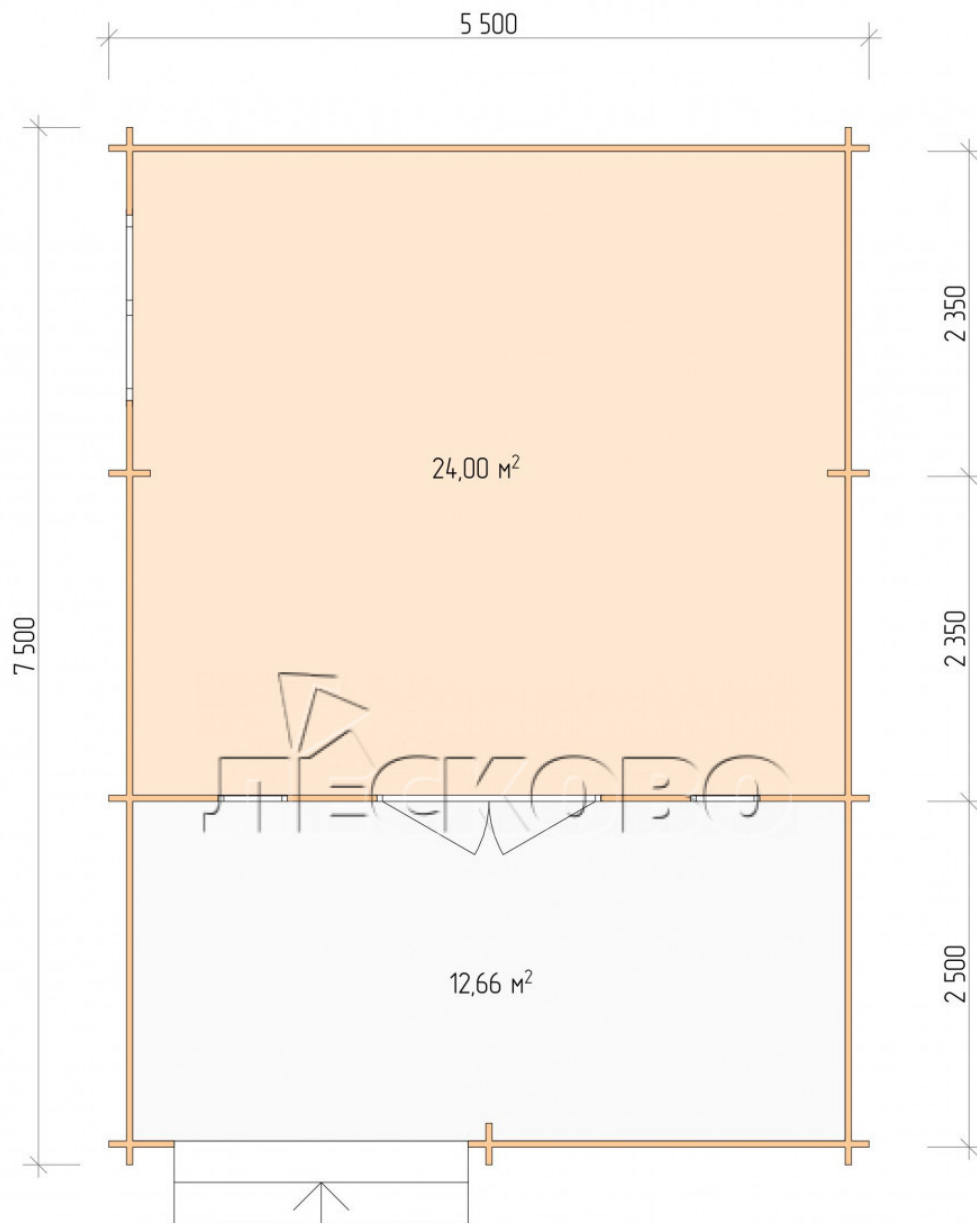

## Log Cabin "DSV" series 5.5×5

Project Dimensions

5.5 × 5 / 37.5 m<sup>2</sup>

Full house set

**5,393 €**

## Project planning

5 500

5 000

Разрез

## House Kit

- Wall kit: 44 × 145mm mini-chamber drying chamber with bowls for the project. The material of the tree is spruce, pine (GOST 8486). Humidity 12-14%. The height of the walls is 2.16 m;
- Logs, lower harness: board 45 × 145 mm chamber drying 10-12%;
- Floors: floorboard 35 mm, Chamber drying;
- Ceiling: imitation of a bar 20 × 135 mm, Chamber drying;
- Wooden windows, glass 4 mm, Single. Treatment with a colorless antiseptic. Hardware;

0.42×1.885 м.2 шт.

1.34×0.91 м.1 шт.

- Wooden doors;

1.62×1.885 м.1 шт.

7. Platbands: dry planed board 20 × 100 mm;

8. Roof: shingles.

9. Skirting board 35 mm.

+7 (927) 738-08-11