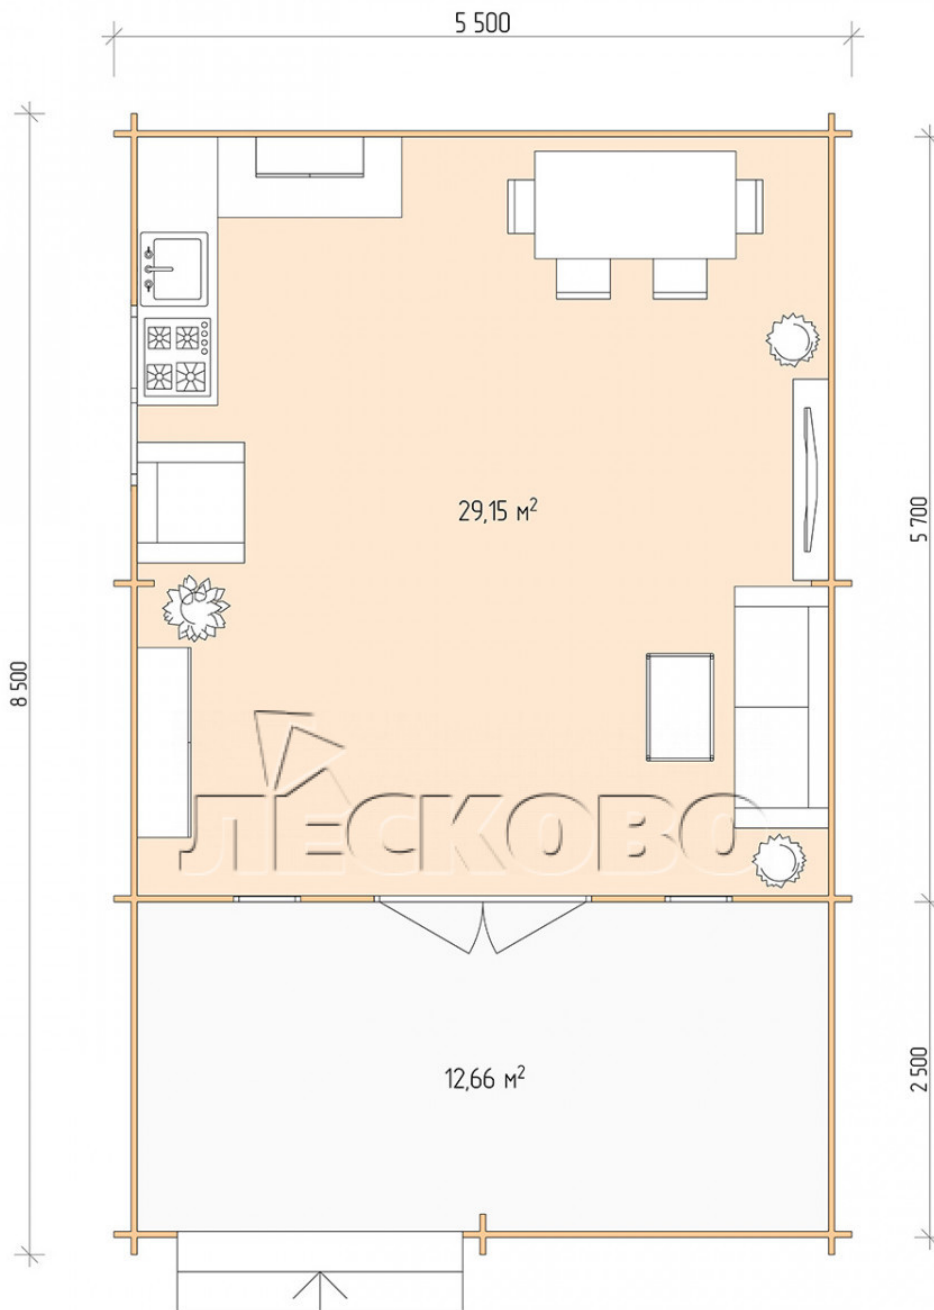

Log Cabin "DSV" series 5.5×6

Project Dimensions

5.5 × 6 / 42.6 m²

Full house set

5,564 €

Timber

45 MM

65 MM
+ 1,147 €

Project planning

Разрез

House Kit

- Wall kit: 44 × 145mm mini-chamber drying chamber with bowls for the project. The material of the tree is spruce, pine (GOST 8486). Humidity 12-14%. The height of the walls is 2.16 m;
- Logs, lower harness: board 45 × 145 mm chamber drying 10-12%;
- Floors: floorboard 35 mm, Chamber drying;
- Ceiling: imitation of a bar 20 × 135 mm, Chamber drying;
- Wooden windows, glass 4 mm, Single. Treatment with a colorless antiseptic. Hardware;

0.42×1.885 м.2 шт.

1.34×0.91 м.1 шт.

- Wooden doors;

1.62×1.885 м.1 шт.

7. Platbands: dry planed board 20 × 100 mm;

8. Roof: shingles.

9. Skirting board 35 mm.

+7 (927) 738-08-11