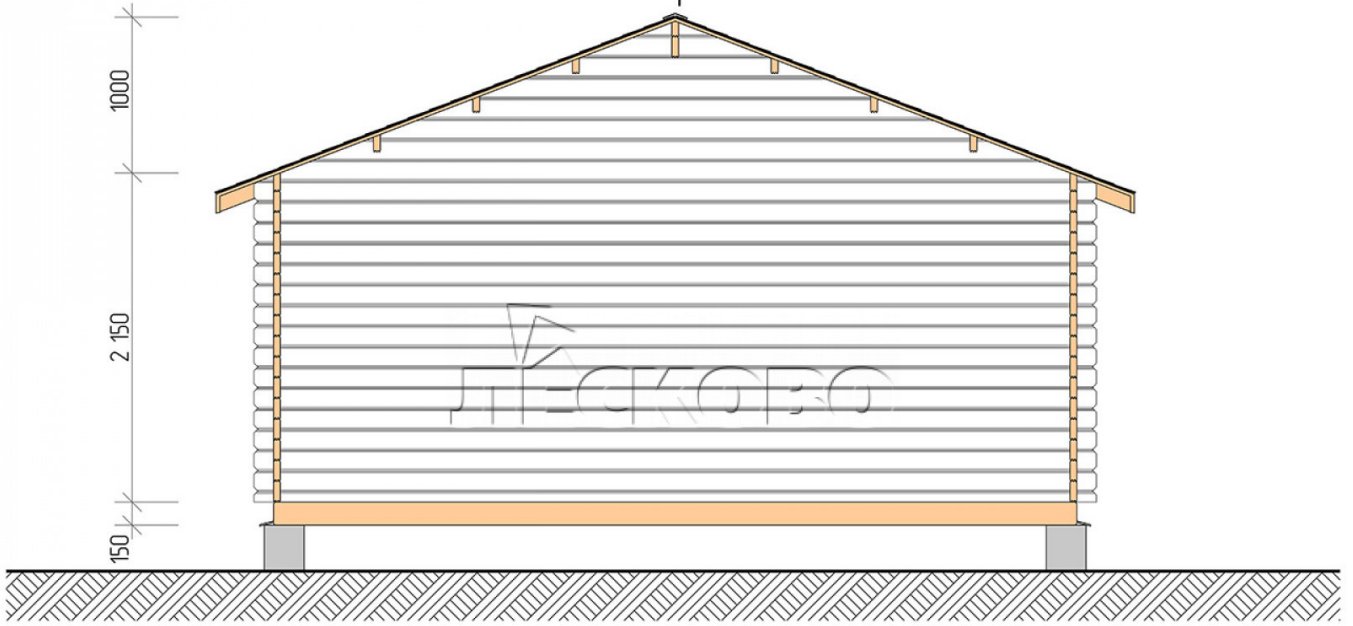

Log Cabin "DSV" series 5.5×6

Project Dimensions

5.5 × 6 / 42.6 m²

Full house set

5,564 €

Timber

45 MM

65 MM
+ 1,147 €

Project planning

Разрез

House Kit

- Wall kit: 44 × 145mm mini-chamber drying chamber with bowls for the project. The material of the tree is spruce, pine (GOST 8486). Humidity 12-14%. The height of the walls is 2.16 m;
- Logs, lower harness: board 45 × 145 mm chamber drying 10-12%;
- Floors: floorboard 35 mm, Chamber drying;
- Ceiling: imitation of a bar 20 × 135 mm, Chamber drying;
- Wooden windows, glass 4 mm, Single. Treatment with a colorless antiseptic. Hardware;

0.42×1.885 м.2 шт.

1.34×0.91 м.1 шт.

- Wooden doors;

1.62×1.885 м.1 шт.

7. Platbands: dry planed board 20 × 100 mm;

8. Roof: shingles.

9. Skirting board 35 mm.

+7 (927) 738-08-11