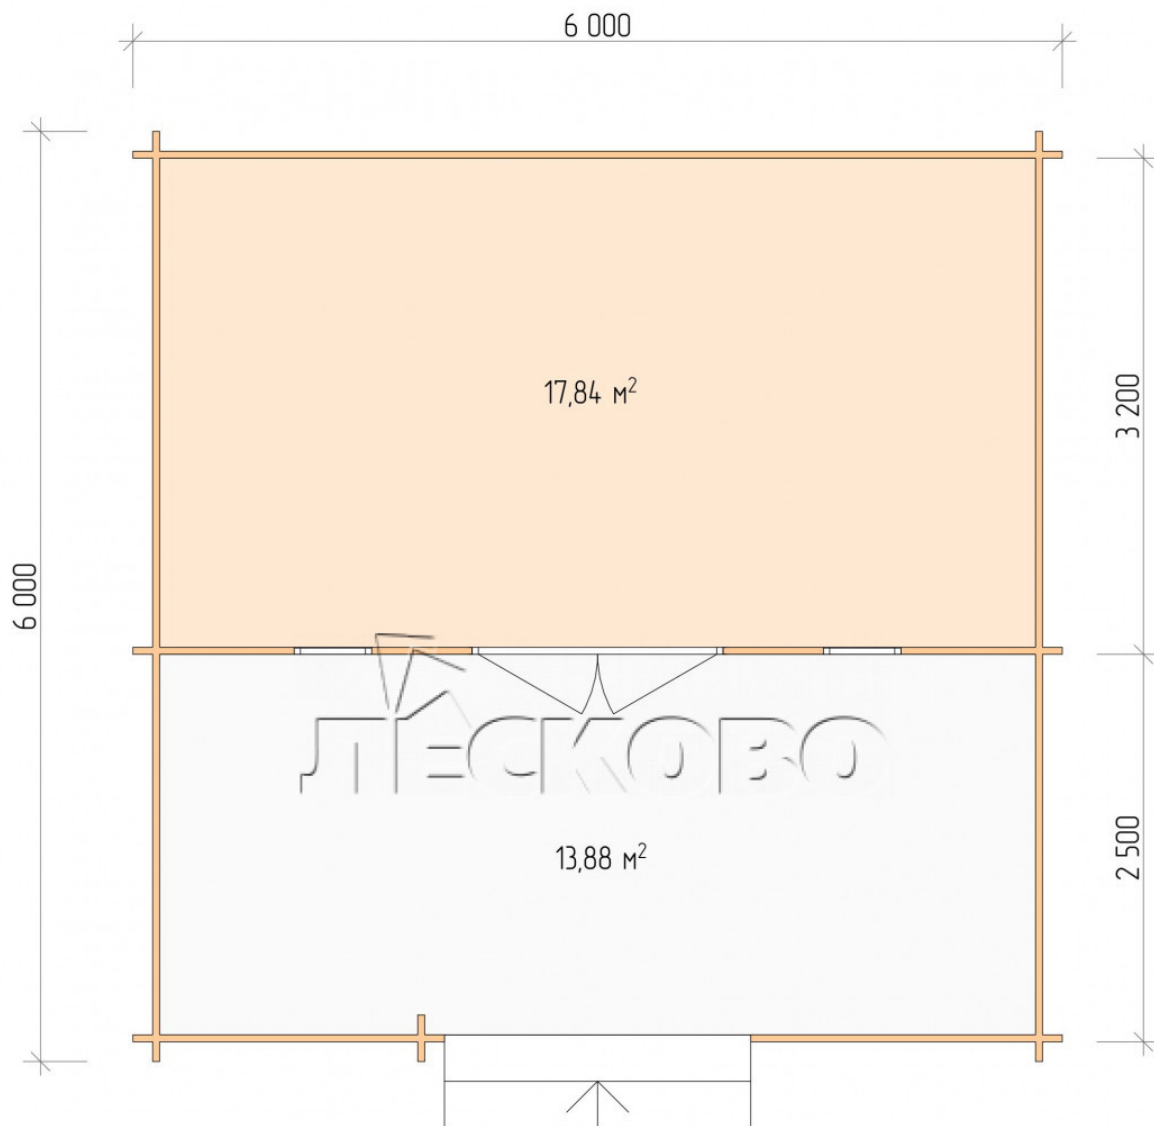

Log Cabin "DSV" series 6×3.5

Project Dimensions

6 × 3.5 / 32.4 m²

Full house set

4,797 €

Timber

45 MM

65 MM
+ 1,071 €

Project planning

6 000

3 500

Разрез

House Kit

- Wall kit: 44 × 145mm mini-chamber drying chamber with bowls for the project. The material of the tree is spruce, pine (GOST 8486). Humidity 12-14%. The height of the walls is 2.16 m;
- Logs, lower harness: board 45 × 145 mm chamber drying 10-12%;
- Floors: floorboard 35 mm, Chamber drying;
- Ceiling: imitation of a bar 20 × 135 mm, Chamber drying;
- Wooden windows, glass 4 mm, Single. Treatment with a colorless antiseptic. Hardware;

0.42×1.885 м.2 шт.

- Wooden doors;

1.62×1.885 м.1 шт.

7. Platbands: dry planed board 20 × 100 mm;

8. Roof: shingles.

9. Skirting board 35 mm.

+7 (927) 738-08-11

г. Самара, ул. Дачная, д. 28, оф. 7