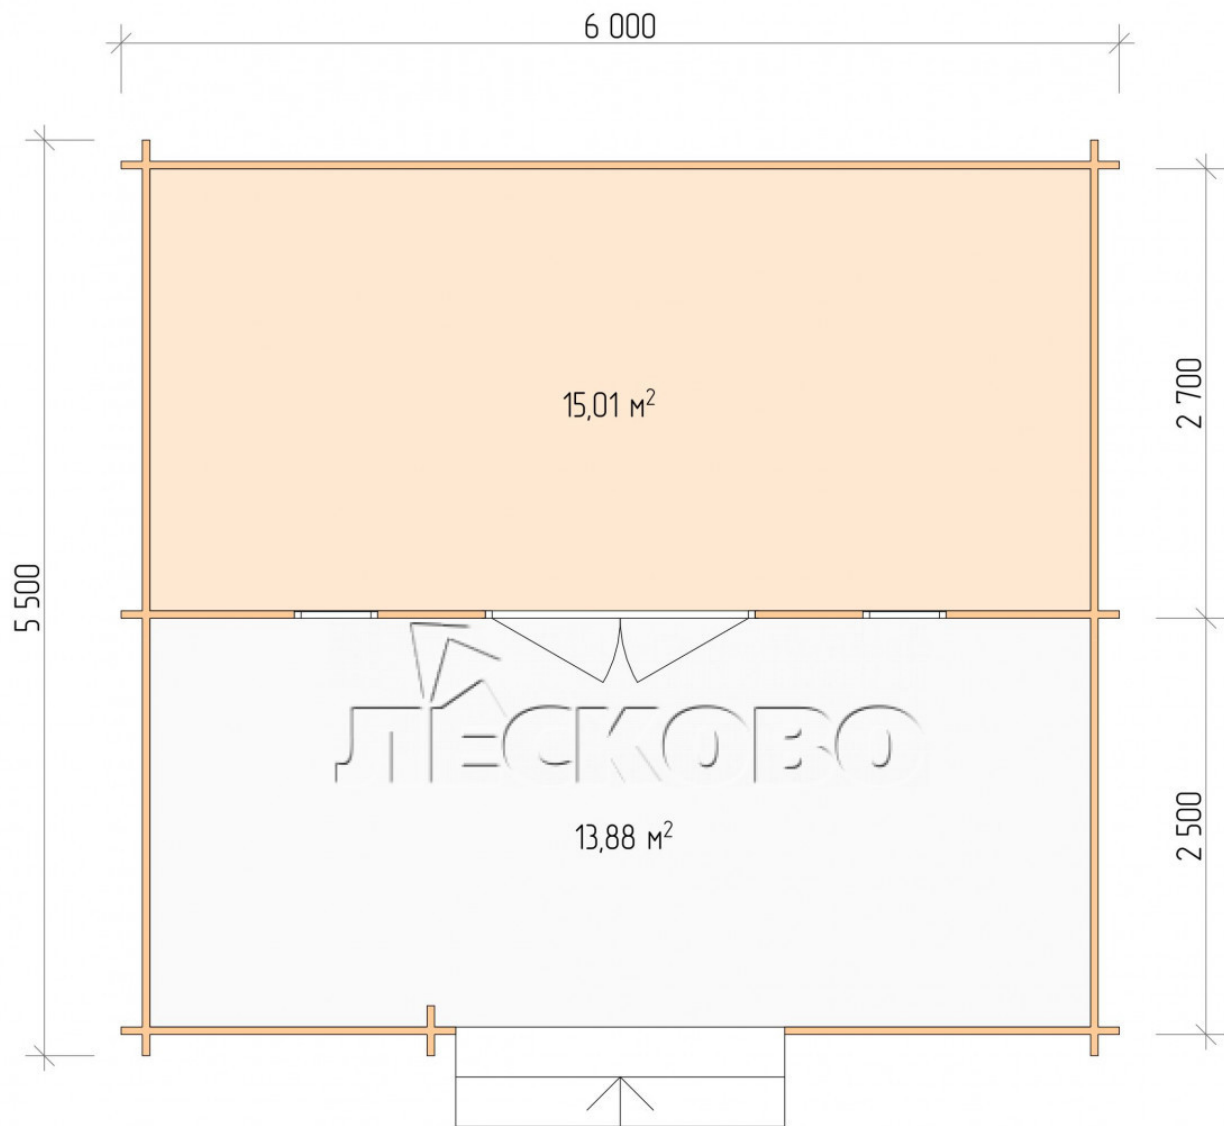

Log Cabin "DSV" series 6×3

Project Dimensions

6 × 3 / 29.7 m²

Full house set

4,593 €

Timber

45 MM

65 MM
+ 1,039 €

Project planning

6 000

3 000

Разрез

House Kit

- Wall kit: 44 × 145mm mini-chamber drying chamber with bowls for the project. The material of the tree is spruce, pine (GOST 8486). Humidity 12-14%. The height of the walls is 2.16 m;
- Logs, lower harness: board 45 × 145 mm chamber drying 10-12%;
- Floors: floorboard 35 mm, Chamber drying;
- Ceiling: imitation of a bar 20 × 135 mm, Chamber drying;
- Wooden windows, glass 4 mm, Single. Treatment with a colorless antiseptic. Hardware;

0.42×1.885 м.2 шт.

- Wooden doors;

1.62×1.885 м.1 шт.

7. Platbands: dry planed board 20 × 100 mm;

8. Roof: shingles.

9. Skirting board 35 mm.

+7 (927) 738-08-11

г. Самара, ул. Дачная, д. 28, оф. 7