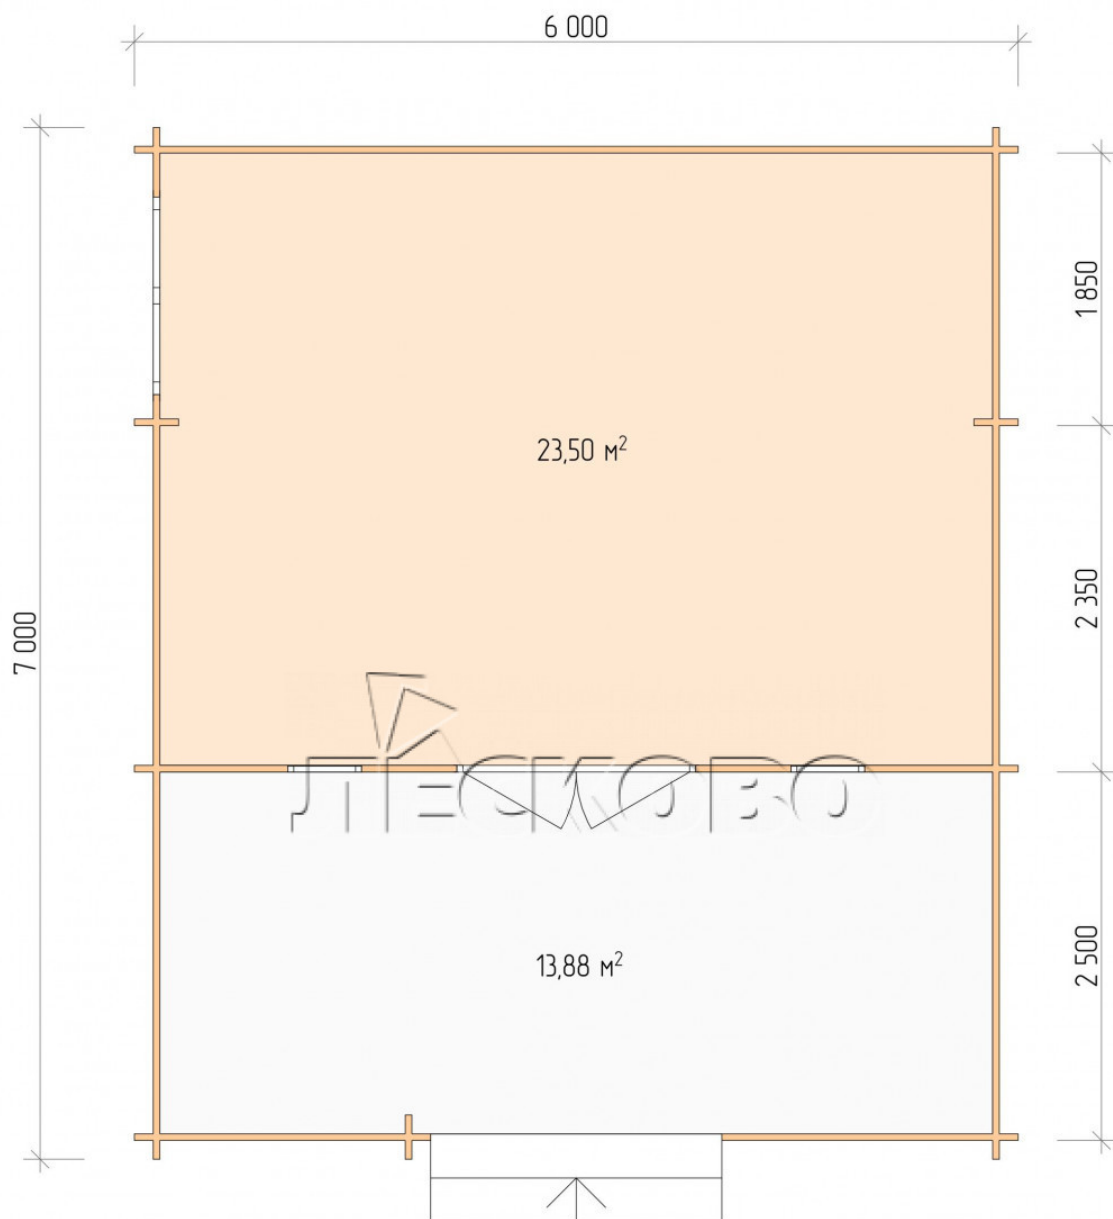

Log Cabin "DSV" series 6×4.5

Project Dimensions

6 × 4.5 / 38.2 m²

Full house set

5,573 €

Timber

45 MM

65 MM
+ 1,222 €

Project planning

6 000

4 500

Разрез

House Kit

- Wall kit: 44 × 145mm mini-chamber drying chamber with bowls for the project. The material of the tree is spruce, pine (GOST 8486). Humidity 12-14%. The height of the walls is 2.16 m;
- Logs, lower harness: board 45 × 145 mm chamber drying 10-12%;
- Floors: floorboard 35 mm, Chamber drying;
- Ceiling: imitation of a bar 20 × 135 mm, Chamber drying;
- Wooden windows, glass 4 mm, Single. Treatment with a colorless antiseptic. Hardware;

0.42×1.885 м.2 шт.

1.34×0.91 м.1 шт.

- Wooden doors;

1.62×1.885 м.1 шт.

7. Platbands: dry planed board 20 × 100 mm;

8. Roof: shingles.

9. Skirting board 35 mm.

+7 (927) 738-08-11