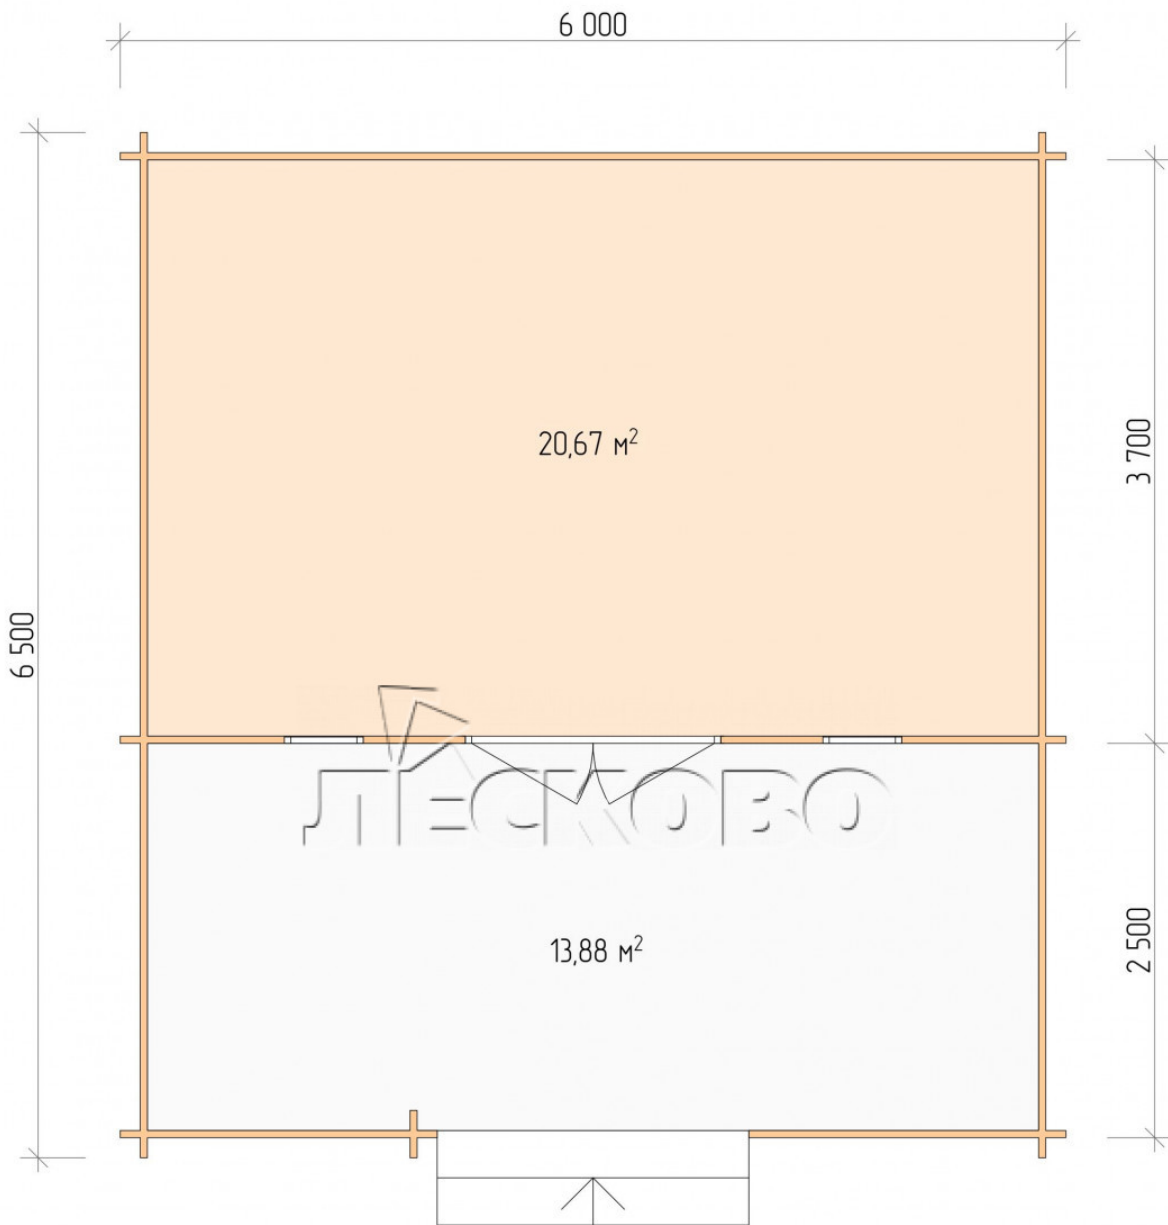

Log Cabin "DSV" series 6×4

Project Dimensions

6 × 4 / 35.4 m²

Full house set

5,134 €

Timber

45 MM

65 MM
+ 1,133 €

Project planning

6 000

4 000

Разрез

House Kit

- Wall kit: 44 × 145mm mini-chamber drying chamber with bowls for the project. The material of the tree is spruce, pine (GOST 8486). Humidity 12-14%. The height of the walls is 2.16 m;
- Logs, lower harness: board 45 × 145 mm chamber drying 10-12%;
- Floors: floorboard 35 mm, Chamber drying;
- Ceiling: imitation of a bar 20 × 135 mm, Chamber drying;
- Wooden windows, glass 4 mm, Single. Treatment with a colorless antiseptic. Hardware;

0.42×1.885 м.2 шт.

- Wooden doors;

1.62×1.885 м.1 шт.

7. Platbands: dry planed board 20 × 100 mm;

8. Roof: shingles.

9. Skirting board 35 mm.

+7 (927) 738-08-11

г. Самара, ул. Дачная, д. 28, оф. 7