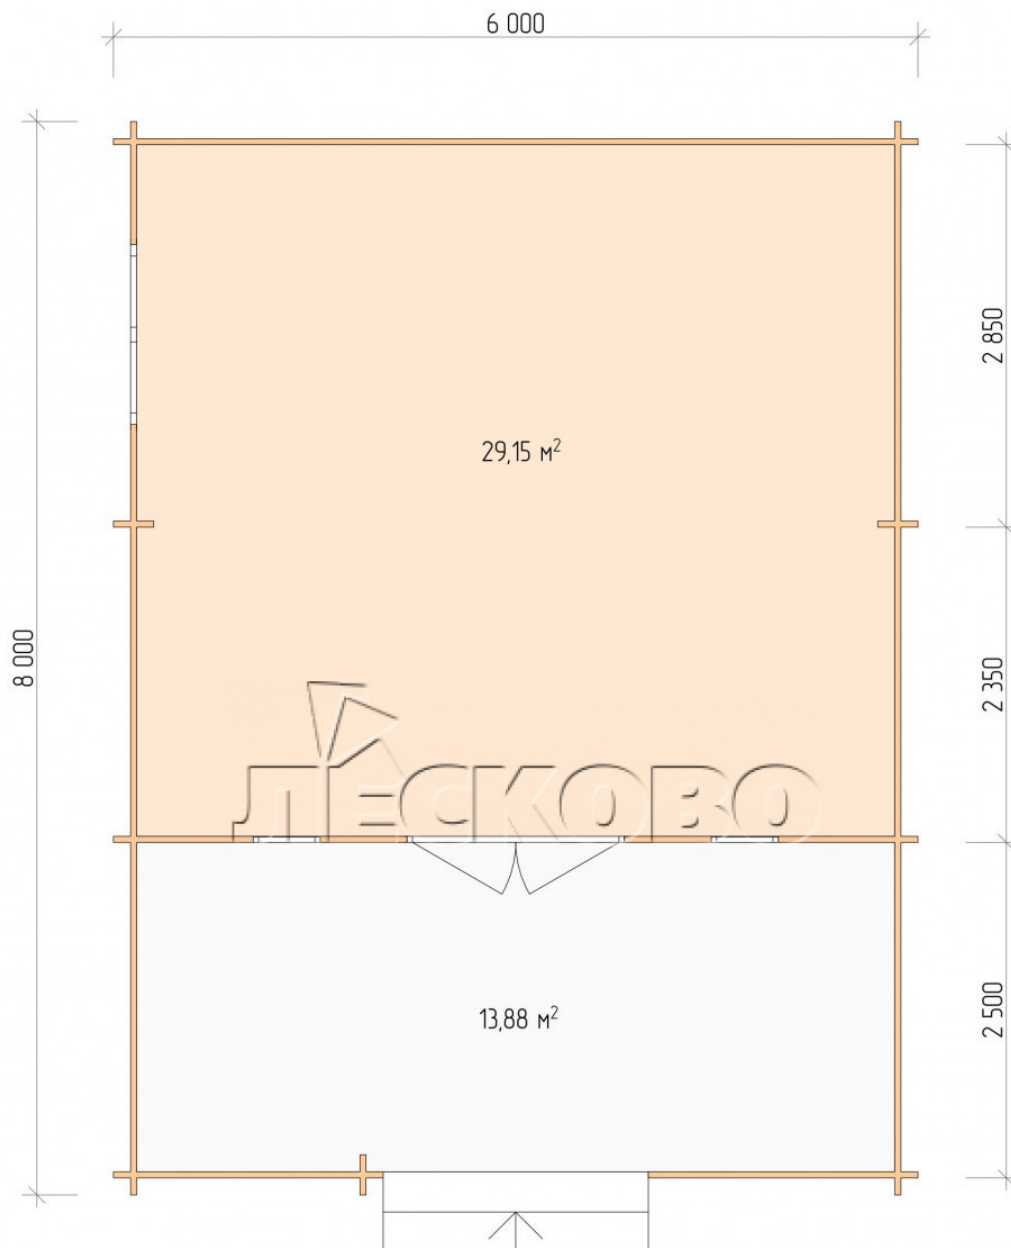

Log Cabin "DSV" series 6×5.5

Project Dimensions

6 × 5.5 / 43.9 m²

Full house set

6,126 €

Timber

45 MM

65 MM
+ 1,314 €

Project planning

6 000

5 500

Разрез

House Kit

- Wall kit: 44 × 145mm mini-chamber drying chamber with bowls for the project. The material of the tree is spruce, pine (GOST 8486). Humidity 12-14%. The height of the walls is 2.16 m;
- Logs, lower harness: board 45 × 145 mm chamber drying 10-12%;
- Floors: floorboard 35 mm, Chamber drying;
- Ceiling: imitation of a bar 20 × 135 mm, Chamber drying;
- Wooden windows, glass 4 mm, Single. Treatment with a colorless antiseptic. Hardware;

0.42×1.885 м.2 шт.

1.34×0.91 м.1 шт.

- Wooden doors;

1.62×1.885 м.1 шт.

7. Platbands: dry planed board 20 × 100 mm;

8. Roof: shingles.

9. Skirting board 35 mm.

+7 (927) 738-08-11