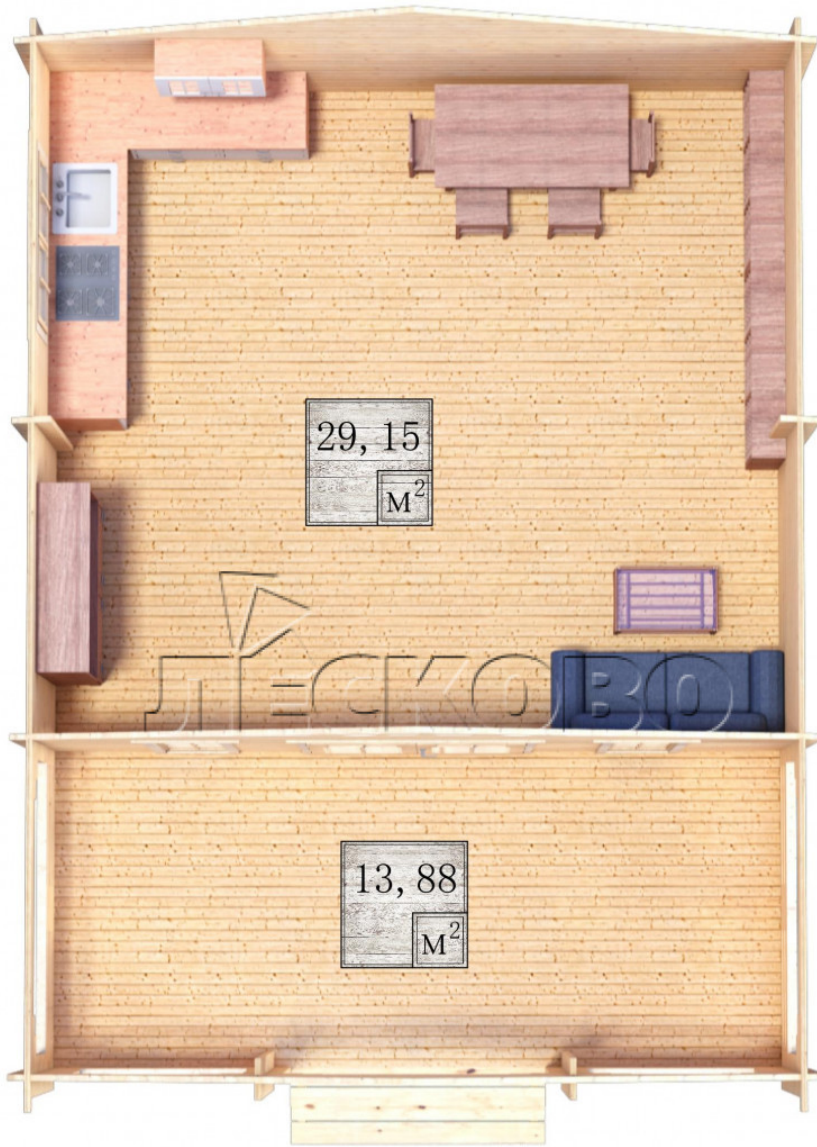

Log Cabin "DSV" series 6×5.5

Project Dimensions

6 × 5.5 / 43.9 m²

Full house set

6,126 €

Timber

45 MM

65 MM
+ 1,314 €

Project planning

6 000

5 500

Разрез

House Kit

- Wall kit: 44 × 145mm mini-chamber drying chamber with bowls for the project. The material of the tree is spruce, pine (GOST 8486). Humidity 12-14%. The height of the walls is 2.16 m;
- Logs, lower harness: board 45 × 145 mm chamber drying 10-12%;
- Floors: floorboard 35 mm, Chamber drying;
- Ceiling: imitation of a bar 20 × 135 mm, Chamber drying;
- Wooden windows, glass 4 mm, Single. Treatment with a colorless antiseptic. Hardware;

0.42×1.885 м.2 шт.

1.34×0.91 м.1 шт.

- Wooden doors;

1.62×1.885 м.1 шт.

7. Platbands: dry planed board 20 × 100 mm;

8. Roof: shingles.

9. Skirting board 35 mm.

+7 (927) 738-08-11