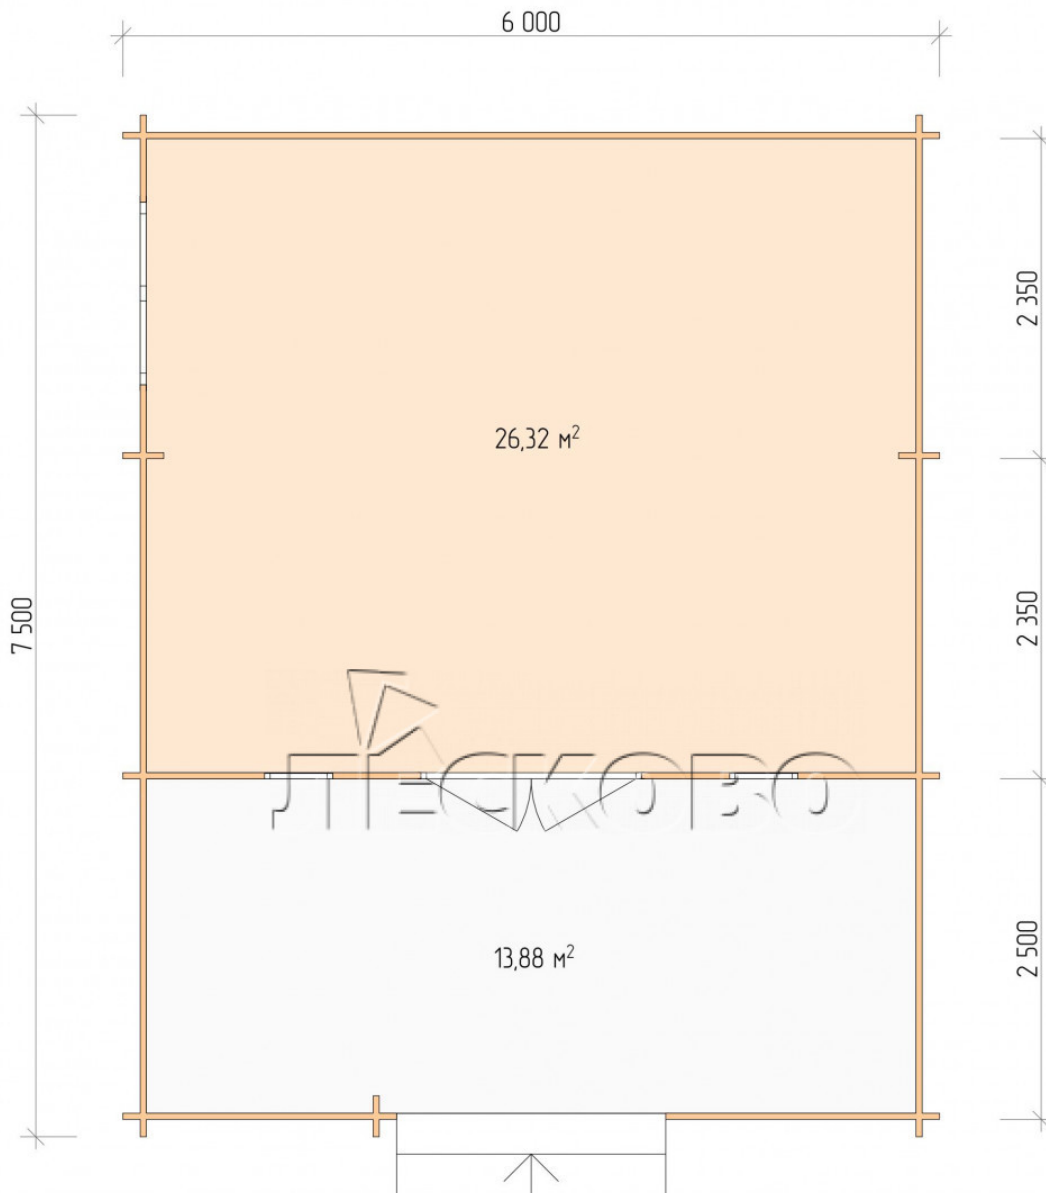

Log Cabin "DSV" series 6x5

Project Dimensions

6 × 5 / 41.1 m²

Full house set

5,513 €

Timber

45 MM

65 MM
+ 1,189 €

Project planning

6 000

5 000

Разрез

House Kit

- Wall kit: 44 × 145mm mini-chamber drying chamber with bowls for the project. The material of the tree is spruce, pine (GOST 8486). Humidity 12-14%. The height of the walls is 2.16 m;
- Logs, lower harness: board 45 × 145 mm chamber drying 10-12%;
- Floors: floorboard 35 mm, Chamber drying;
- Ceiling: imitation of a bar 20 × 135 mm, Chamber drying;
- Wooden windows, glass 4 mm, Single. Treatment with a colorless antiseptic. Hardware;

0.42×1.885 м.2 шт.

1.34×0.91 м.1 шт.

- Wooden doors;

1.62×1.885 м.1 шт.

7. Platbands: dry planed board 20 × 100 mm;

8. Roof: shingles.

9. Skirting board 35 mm.

+7 (927) 738-08-11