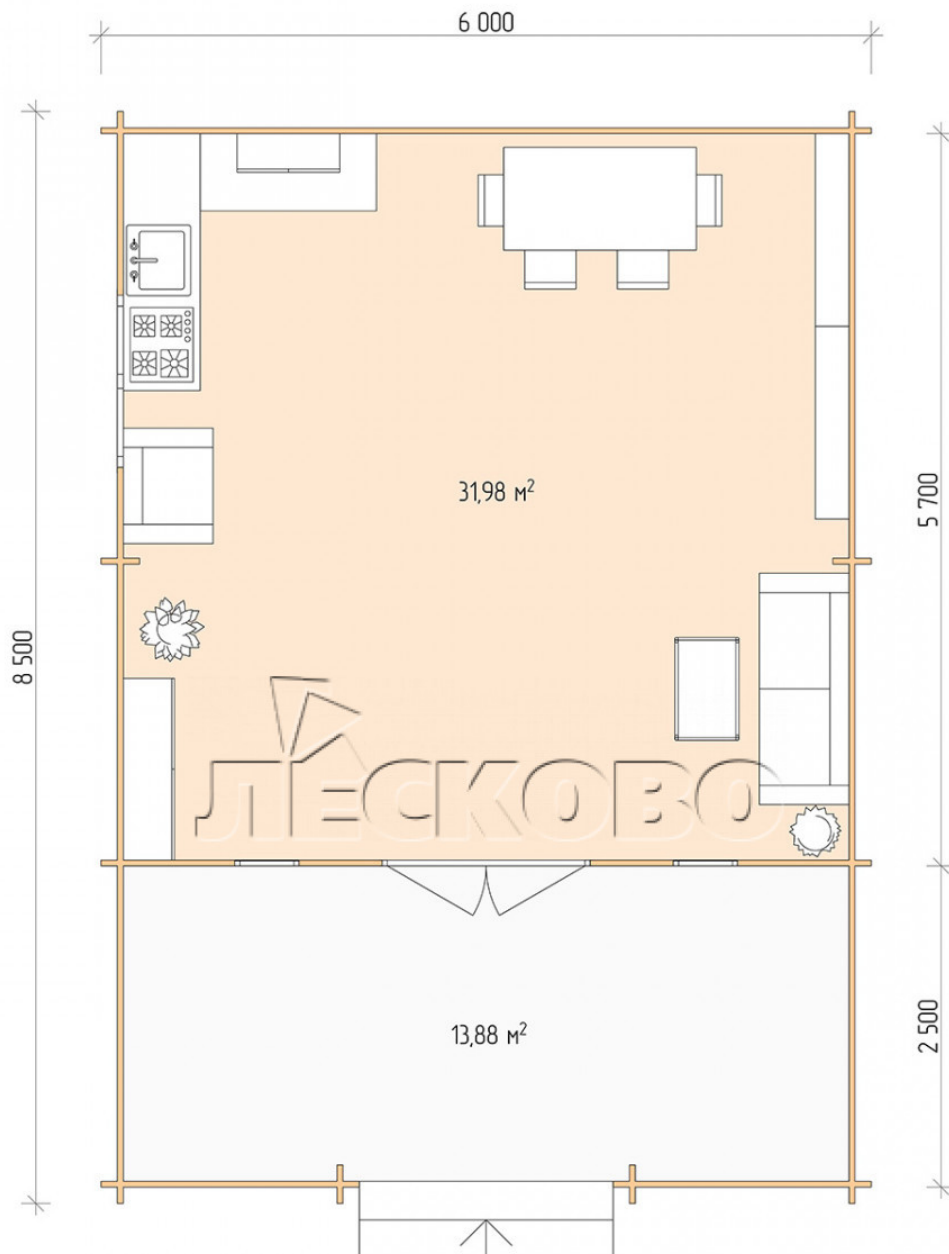

Log Cabin "DSV" series 6×6

Project Dimensions

6 × 6 / 46.8 m²

Full house set

6,266 €

Timber

45 MM

65 MM
+ 1,356 €

Project planning

Разрез

House Kit

- Wall kit: 44 × 145mm mini-chamber drying chamber with bowls for the project. The material of the tree is spruce, pine (GOST 8486). Humidity 12-14%. The height of the walls is 2.16 m;
- Logs, lower harness: board 45 × 145 mm chamber drying 10-12%;
- Floors: floorboard 35 mm, Chamber drying;
- Ceiling: imitation of a bar 20 × 135 mm, Chamber drying;
- Wooden windows, glass 4 mm, Single. Treatment with a colorless antiseptic. Hardware;

0.42×1.885 м.2 шт.

1.34×0.91 м.1 шт.

- Wooden doors;

1.62×1.885 м.1 шт.

7. Platbands: dry planed board 20 × 100 mm;

8. Roof: shingles.

9. Skirting board 35 mm.

+7 (927) 738-08-11