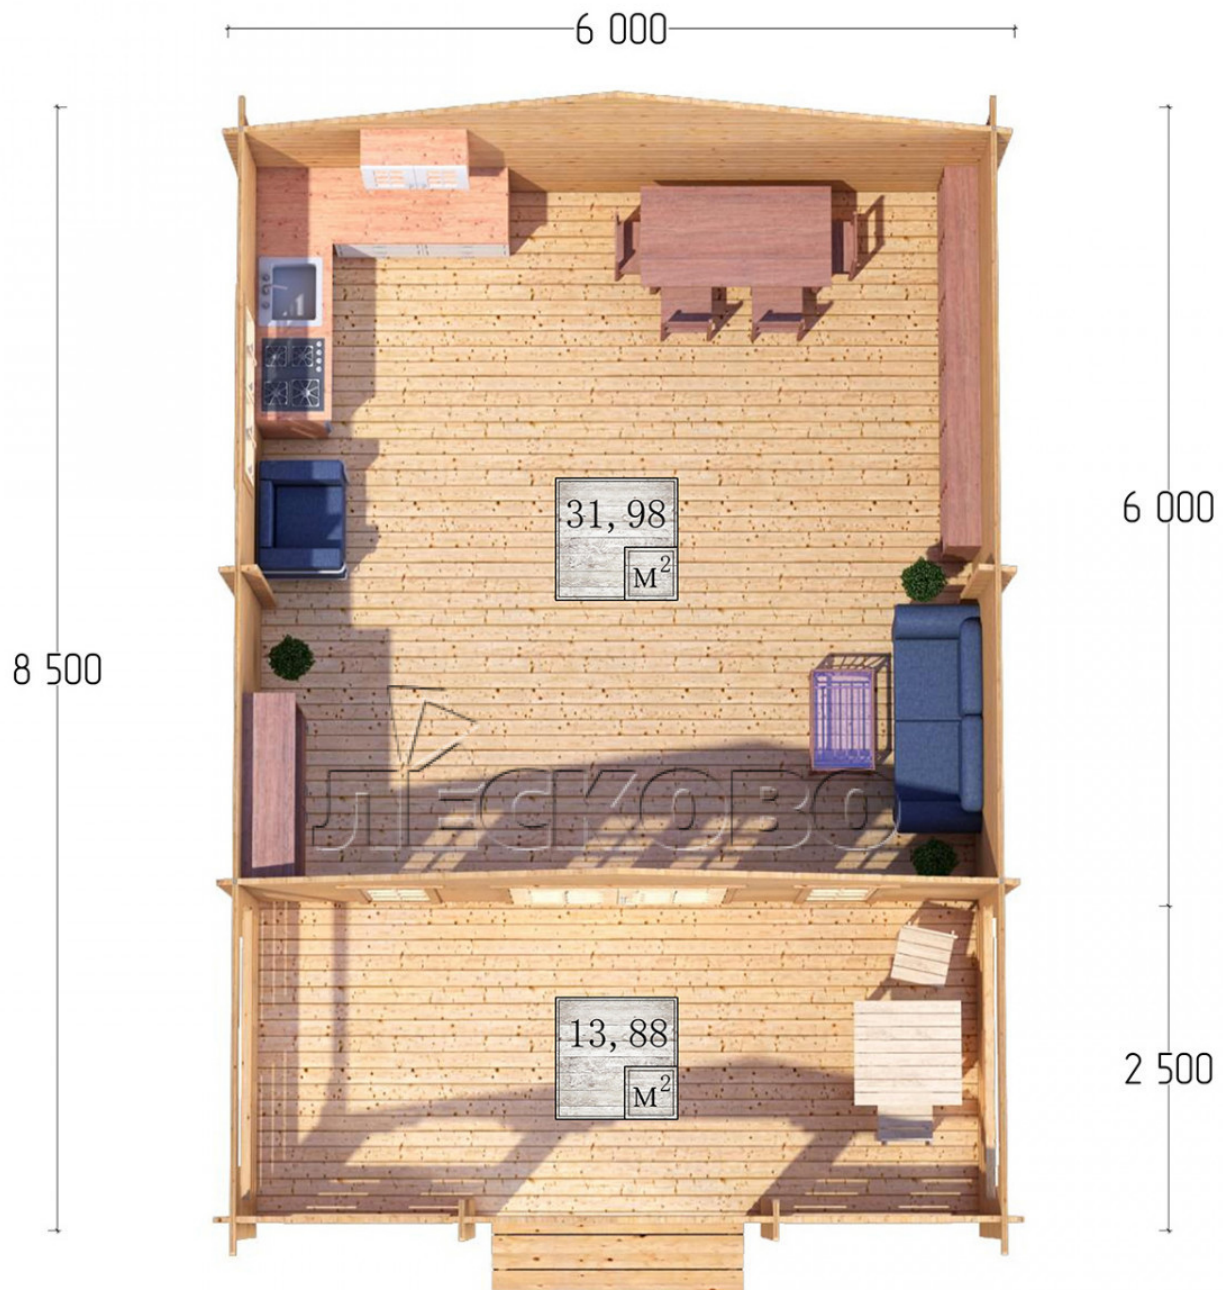

Log Cabin "DSV" series 6×6

Project Dimensions

6 × 6 / 46.8 m²

Full house set

6,266 €

Timber

45 MM

65 MM
+ 1,356 €

Project planning

Разрез

House Kit

- Wall kit: 44 × 145mm mini-chamber drying chamber with bowls for the project. The material of the tree is spruce, pine (GOST 8486). Humidity 12-14%. The height of the walls is 2.16 m;
- Logs, lower harness: board 45 × 145 mm chamber drying 10-12%;
- Floors: floorboard 35 mm, Chamber drying;
- Ceiling: imitation of a bar 20 × 135 mm, Chamber drying;
- Wooden windows, glass 4 mm, Single. Treatment with a colorless antiseptic. Hardware;

0.42×1.885 м.2 шт.

1.34×0.91 м.1 шт.

- Wooden doors;

1.62×1.885 м.1 шт.

7. Platbands: dry planed board 20 × 100 mm;

8. Roof: shingles.

9. Skirting board 35 mm.

+7 (927) 738-08-11