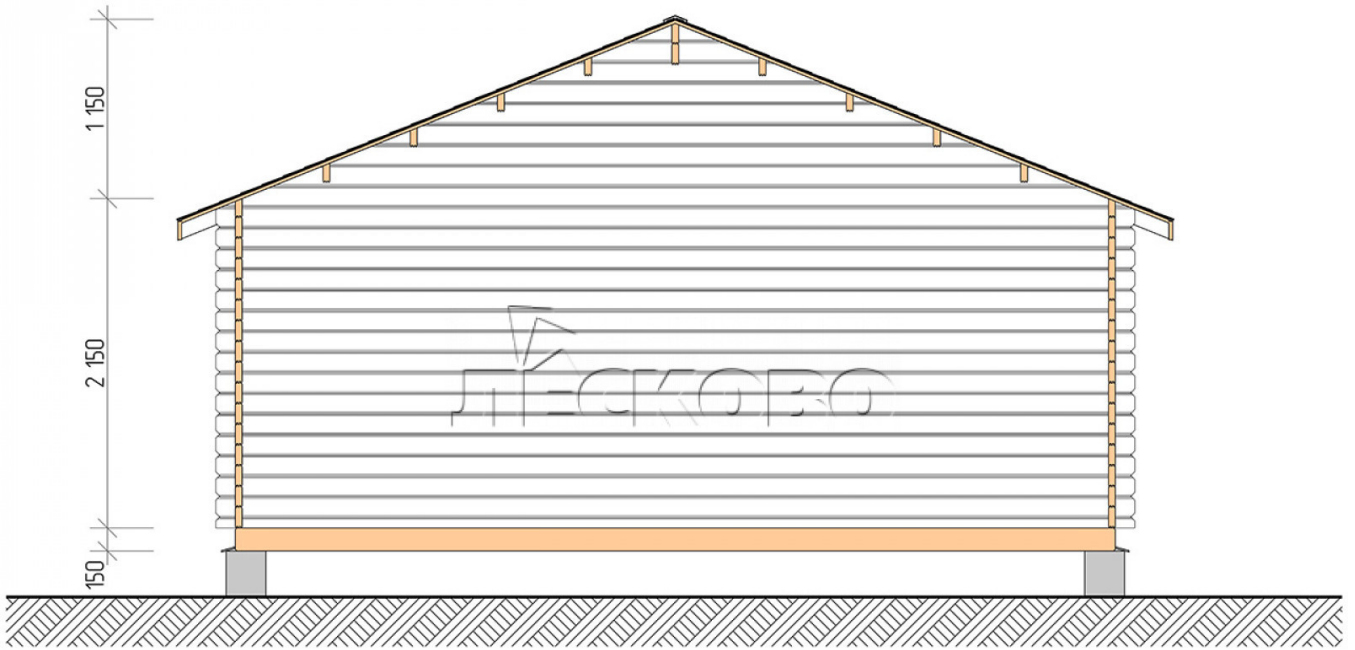

Log Cabin "DSV" series 6×6

Project Dimensions

6 × 6 / 46.8 m²

Full house set

6,266 €

Timber

45 MM

65 MM
+ 1,356 €

Project planning

Разрез

House Kit

- Wall kit: 44 × 145mm mini-chamber drying chamber with bowls for the project. The material of the tree is spruce, pine (GOST 8486). Humidity 12-14%. The height of the walls is 2.16 m;
- Logs, lower harness: board 45 × 145 mm chamber drying 10-12%;
- Floors: floorboard 35 mm, Chamber drying;
- Ceiling: imitation of a bar 20 × 135 mm, Chamber drying;
- Wooden windows, glass 4 mm, Single. Treatment with a colorless antiseptic. Hardware;

0.42×1.885 м.2 шт.

1.34×0.91 м.1 шт.

- Wooden doors;

1.62×1.885 м.1 шт.

7. Platbands: dry planed board 20 × 100 mm;

8. Roof: shingles.

9. Skirting board 35 mm.

+7 (927) 738-08-11